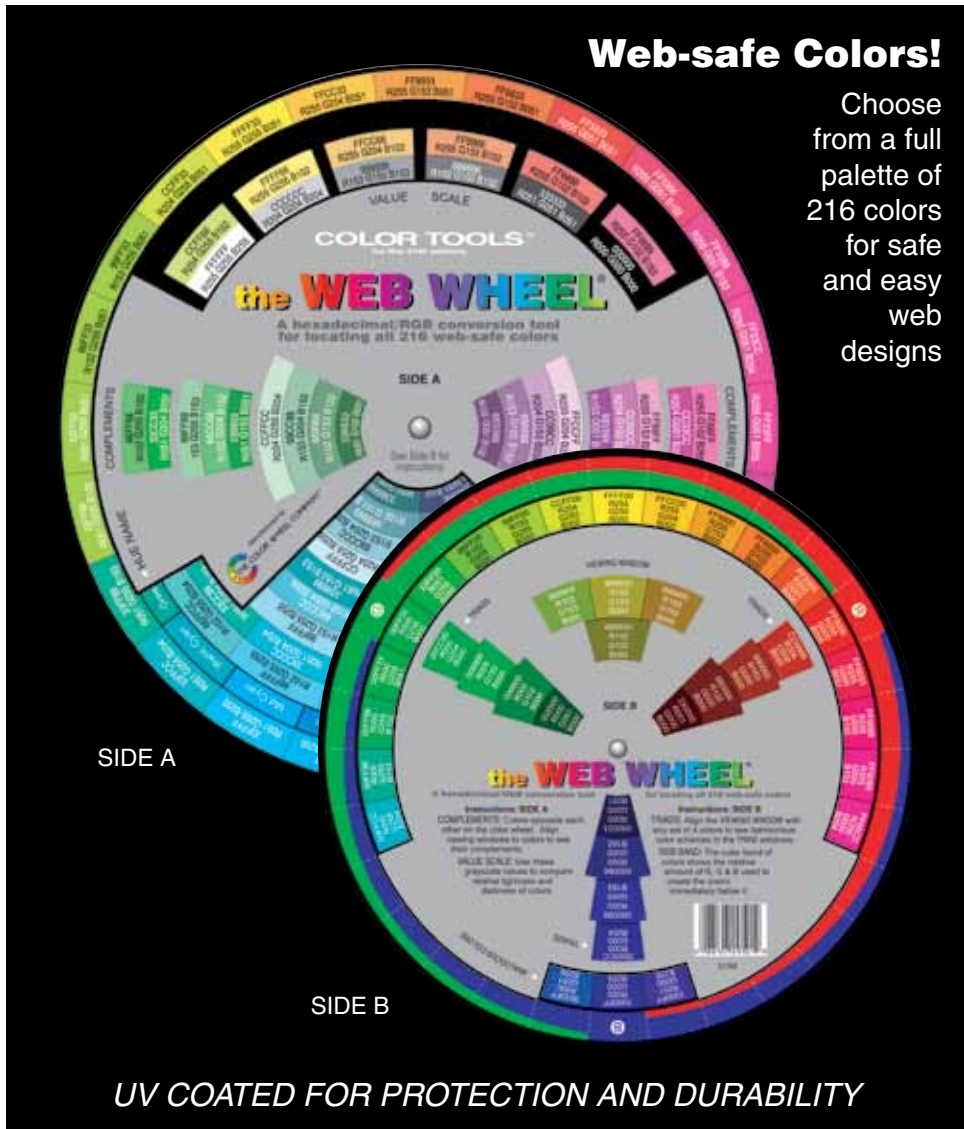

the WEB WHEEL®

Easy to use, provides a visual aid for selecting web-safe colors.

For all aspects of web design.

View colors in their natural spectrum to determine color relationships.

All colors show HTML hexadecimal codes and RGB values.

All 216 web-safe colors shown on wheels.

7¾" DIAMETER

FITS EASILY INTO 3-RING BINDER OR FOLDER

An exciting new tool for creating colorful graphics on the Internet!

the WEB WHEEL® Features:

- Complementary colors - Colors opposite each other in the RGB spectrum.
- Analogous colors - Colors that are side by side in the RGB spectrum.
- Value Scale - Illustrates levels of gray and shows relative values.
- Triads - Basic color combinations consisting of primary and secondary RGB values.

www.colorwheelco.com

Style 9101