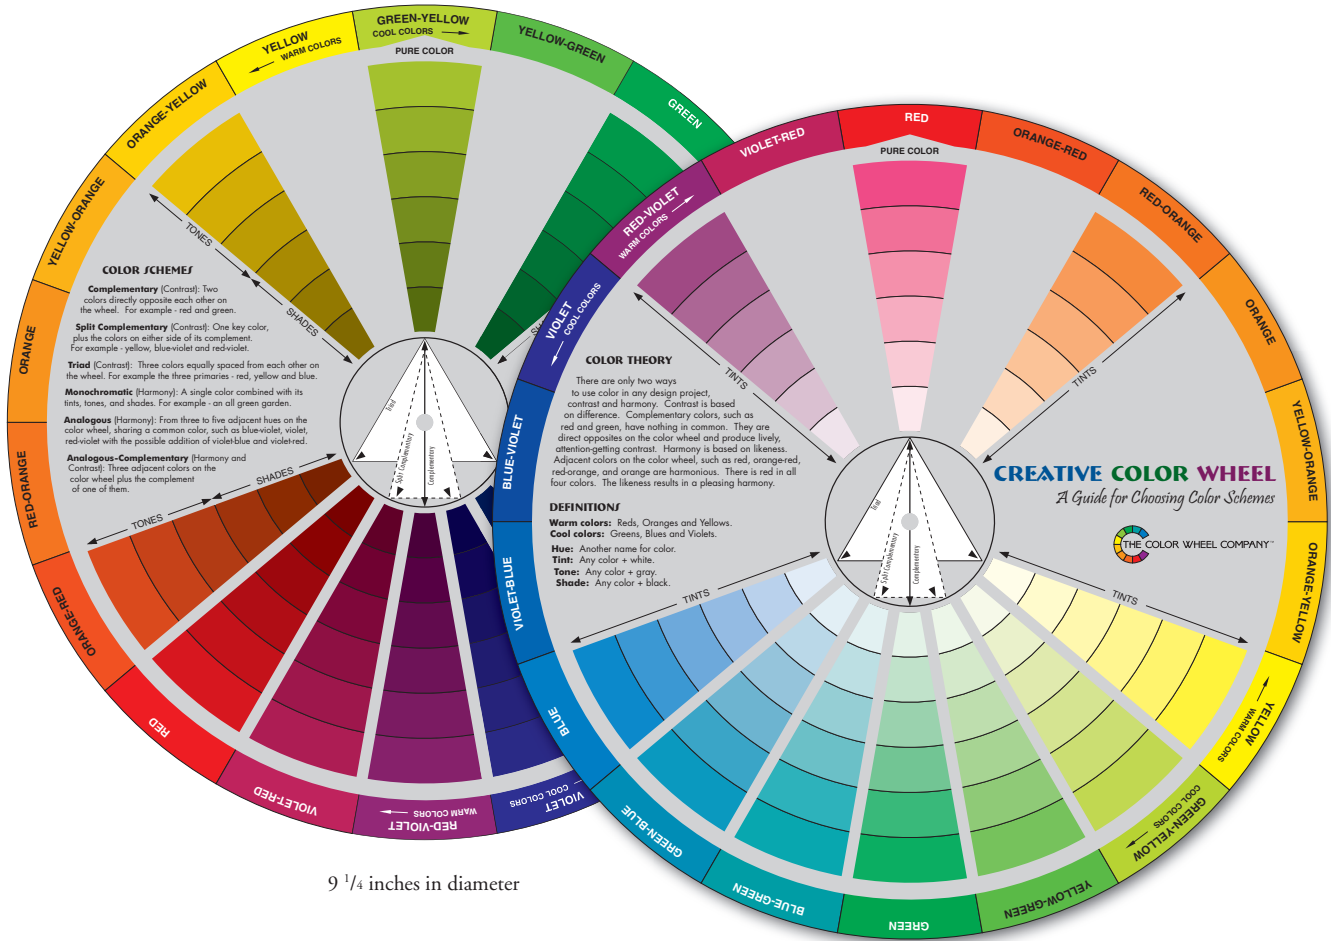

# CREATIVE COLOR WHEEL

*A Guide for Choosing Color Schemes*

A tool for designers in all artistic mediums to help create color combinations and to understand color relationships.

9 1/4 inches in diameter

- Helps organize colors to make choices and combinations easier.
- Designed for all artists, including:
  - Painters, quilters, knitters, and crafters
  - Floral, interior, graphic, garden, and landscape designers
- Defines common terms and helps the artist to understand color uses and interactions.
- Perfect gift for creative people!
- Convenient and portable.
- Two-sided rotating wheel shows color relationships.
- UV coated to minimize fading and protect from moisture.

**THE COLOR WHEEL COMPANY™**  
 PO Box 130  
 Philomath, Oregon 97370-0130  
 Phone: (541) 929-7585  
 Fax: (541) 929-7528

[www.CreativeColorWheel.com](http://www.CreativeColorWheel.com)

Style 3389

Made in the USA 