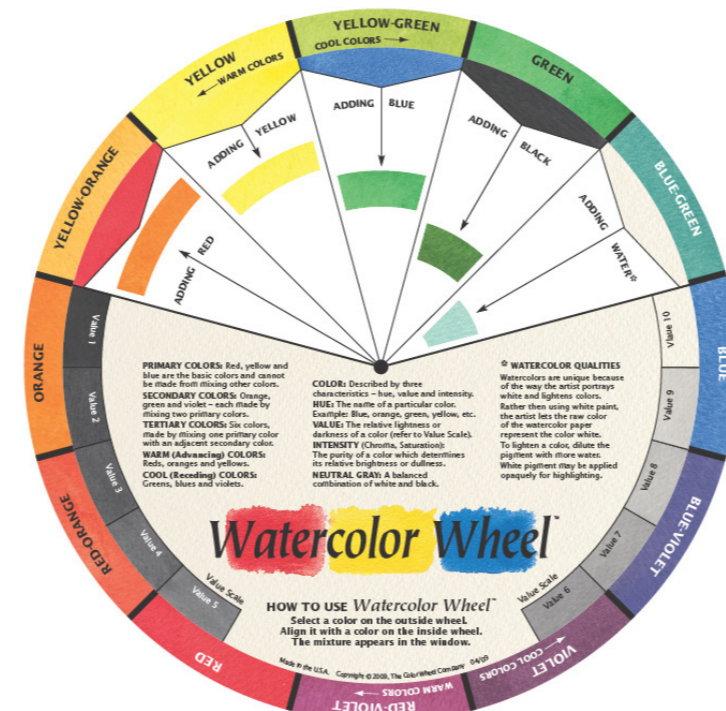

WCW Front Composed.pdf