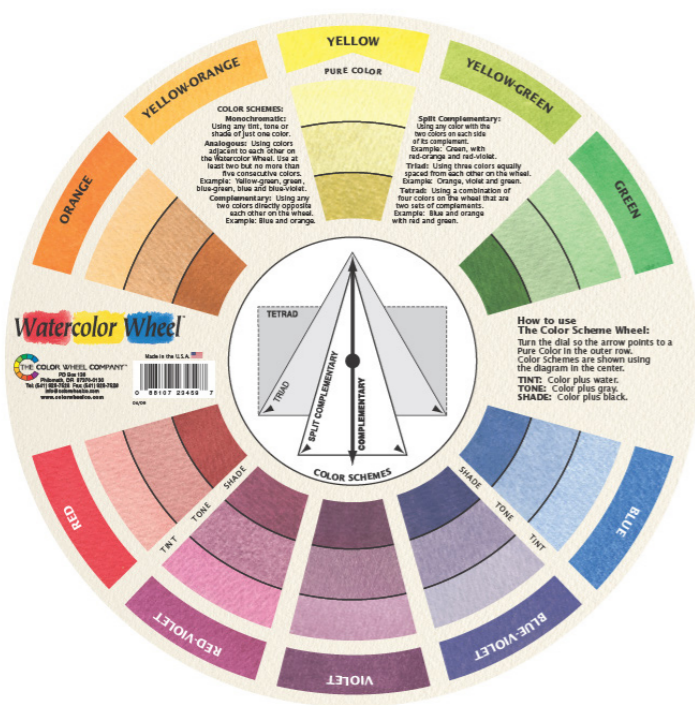

WCW Back Composed.pdf