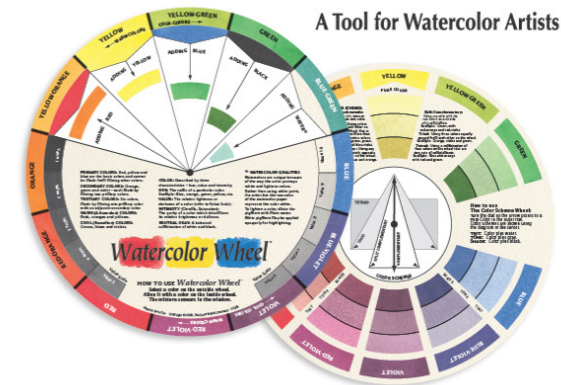

Front_&_Back.pdf

The *Watercolor Wheel™* is a tool designed to assist artists in mixing watercolors and to help achieve color harmonies.

This *Watercolor Wheel™* was developed by artist and author Dan Bartges, in cooperation with The Color Wheel Company.

The *Watercolor Wheel™* provides an extension to our popular *Color Wheel™* which was designed to help all those who utilize color.

The *Watercolor Wheel™* features:

- Mixtures created with actual watercolors
- Illustrations painted on real watercolor paper
- Color schemes described on back of the wheel
- Glossary of 20 key terms and definitions
- 9 1/2" diameter, two sided, rotating wheel
- Includes a useful Value Scale
- Valuable tool for all watercolorists

Watercolor Wheel

A Tool for Watercolor Artists

The *Watercolor Wheel™* is a tool designed to assist artists in mixing watercolors and to help achieve color harmonies.

This *Watercolor Wheel™* was developed by artist and author Dan Bartges, in cooperation with The Color Wheel Company.