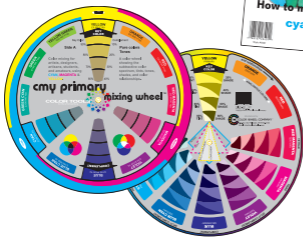

# cmY primary

## mixing wheel™ & workbook™

**cyan**  
**magenta**  
& **yellow** —

A more accurate way to mix and identify colors.

This wheel and workbook were designed to:

- Provide a guide for mixing color pigments.
- Illustrate color relationships and schemes.
- Illustrate color contrasts.
- Work for all media, as long as pigments are consistent with recommendations (list included).