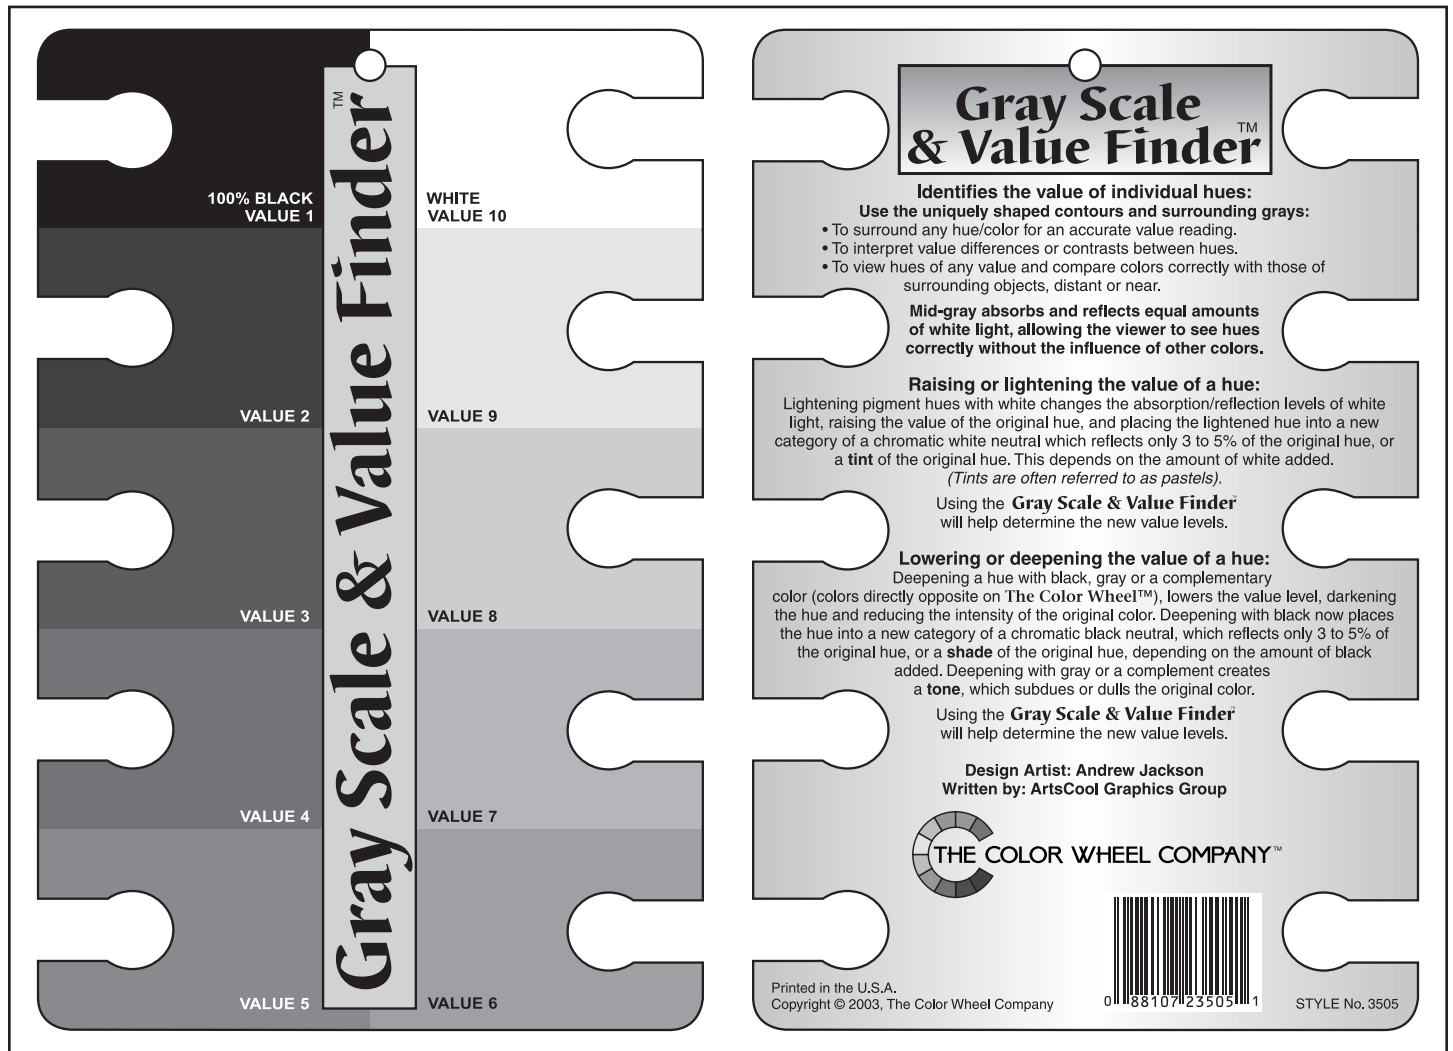

# Gray Scale & Value Finder™

A TOOL FOR DETERMINING COLOR VALUE IN ALL MEDIA

## DESIGNED TO BE THE NEW INDUSTRY STANDARD

- Unique cut-out shapes allow easy viewing and accurate readings.
- Use to determine the values of black and white as well as color.
- An invaluable tool for artists, teachers and students.

### FEATURES SIMPLE INSTRUCTIONS ON HOW TO USE

Includes explanations and instructions on how to darken or lighten colors when using the Color Wheel.™

Manufactured by:

**THE COLOR WHEEL COMPANY™**

PO Box 130