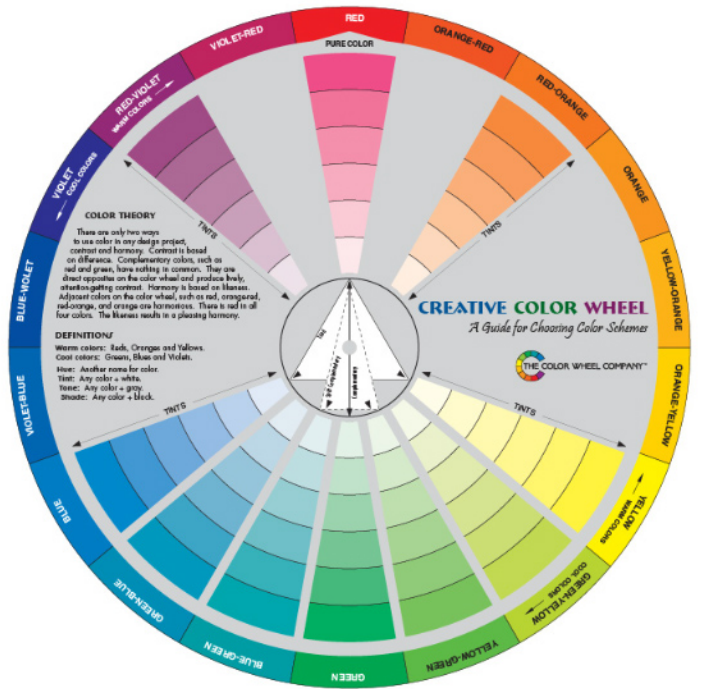

CCW BACK v7.pdf

CCW FRONT v11.pdf

A tool for designers in all artistic mediums to help create color combinations and to understand color relationships.

- Helps organize colors to make choices and combinations easier.
- Perfect gift for creative people!
- Designed for all artists, including:
 - Painters, quilters, knitters, and crafters
 - Floral, interior, graphic, garden, and landscape designers
- Convenient and portable.
- Two-sided rotating wheel shows color relationships.
- Defines common terms and helps the artist to understand color uses and interactions.
- UV coated to minimize fading and protect from moisture.