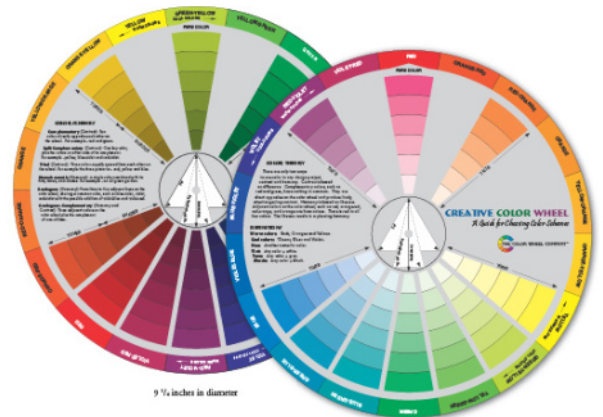

CCW BACK v7.pdf

CCW FRONT v11.pdf

A tool for designers in all artistic mediums to help create color combinations and to understand color relationships.

- Helps organize colors to make choices and combinations easier.
- Perfect gift for creative people!
- Designed for all artists, including:
 - Painters, quilters, knitters, and crafters
 - Floral, interior, graphic, garden, and landscape designers
- Convenient and portable.
- Two-sided rotating wheel shows color relationships.
- Defines common terms and helps the artist to understand color uses and interactions.
- UV coated to minimize fading and protect from moisture.

THE COLOR WHEEL COMPANY™
 PO Box 130
 Philomath, Oregon 97370-0130
 Phone: (541) 929-7526
 Fax: (541) 929-7528

www.CreativeColorWheel.com

Style 3389
 Made in the USA

CCW Header.pdf

Sell Sheet.pdf